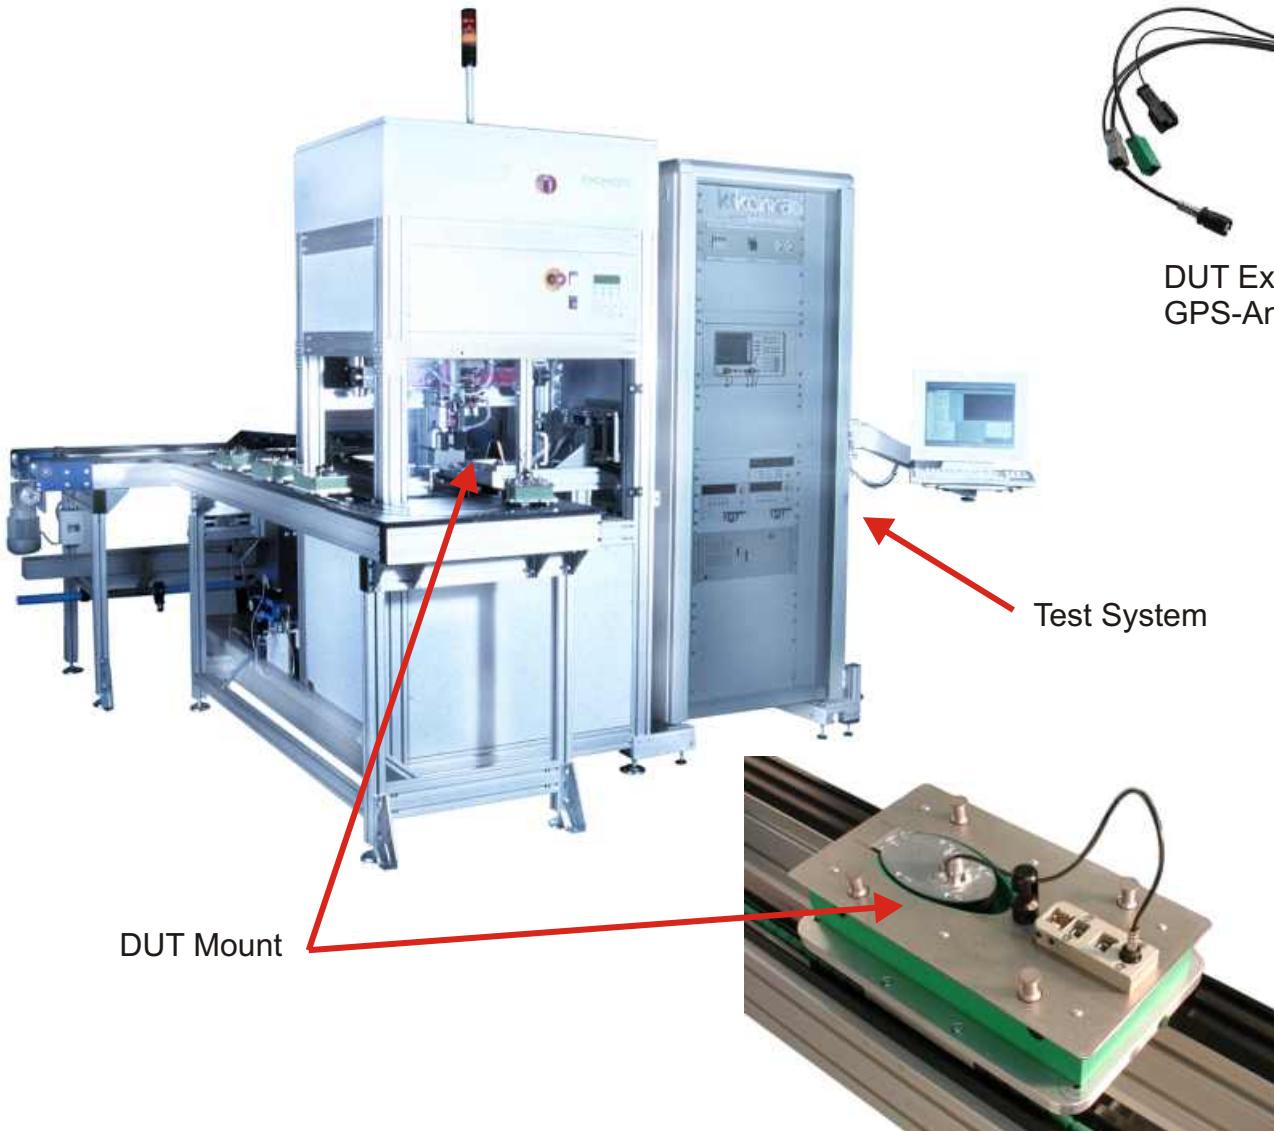

Special Test Equipment

MANUELL AUTOMATION

Finaltest GPS Antenna Test Adapter

GNR 10875

DUT Example:
GPS-Antenna

Test System

DUT Mount

Pallet Handling System