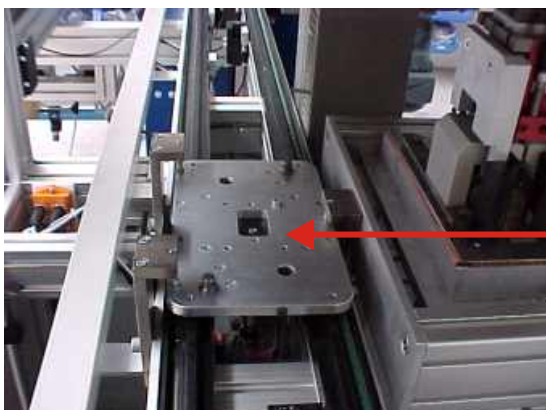

Special Test Equipment

MANUELL AUTOMATION

Finaltest GPS Antenna Test Adapter

GNR 10875

DUT Example:
GPS-Antenna

Test System

DUT Mount

Pallet Handling System